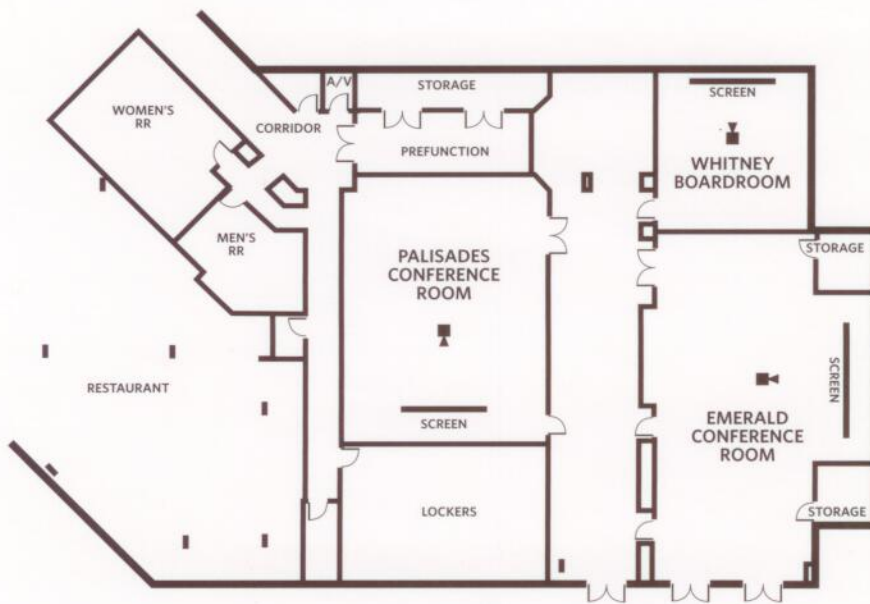

Conference Centers

THE VILLAGE LODGE CONFERENCE CENTER

- Located at the center of town at The Village
- 3,700 square feet of total dedicated meeting space
- Steps away from lodging, restaurants and mountain access
- New state-of-the-art facilities

The Village Lodge Conference Center is the newest meeting facility in Mammoth. Two conference rooms and one boardroom share a common hallway on the ground floor of the elegant Village Lodge. It has 215 luxury condos and is located on the west side of the Village, within walking distance to the Mountain Center and the Village Gondola, which provides Ski Area access during the winter. The Village Lodge is the center of town and with 10 restaurants within walking distance, a free transit system, shops and bars, The Village Lodge is the perfect conference location.

VILLAGE LODGE CONFERENCE CENTER	SQUARE FEET	LENGTH & WIDTH	CEILING HEIGHT	THEATER	U-SHAPE	CLASSROOM	BOARDROOM	BANQUET	RECEPTION
Palisades	1239 SQ FT	40' L x 31' W	10'	100	35	50	38	70	120
Emerald	1518 SQ FT	53' L x 34' W	10'	120	35	46	44	80	150
Whitney	580 SQ FT	24' L x 23' W	10'	30	20	25	20	30	40